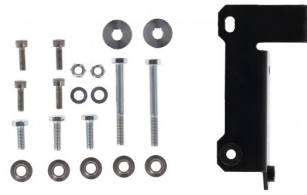

## FEATURES

Replacing the original component, it guarantees greater impact resistance due to its high-strength plastic material. The Cruna is made of two pieces: the body and the slide, the latter of which can be replaced if worn out, also allowing the chain to not have to be disassembled when replacing the slide or the cruna itself. The controlled-elasticity design of the cruna, absorbs shock and minimizes damage to the chain and sprocket.

**PRODUCTS RELATED**

0017954  
SLIDER CHAIN GUIDE ACERBIS  
2.0 LOW

030       090

**CHAIN GUIDE YAMAHA  
FOR TENERE 700**  
0024657

0024657.040

0024657.110

0024657.090

**APPLICATIONS**