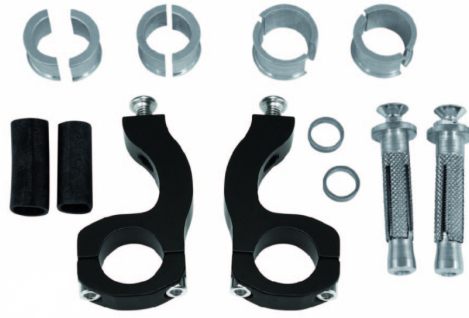

KIT X-STRONG
0013060

0013060.090

FEATURES

for handlebars internal $\varnothing$ from 13,5 mm to 19 mm, external $\varnothing$ from 22 mm to 28 mm

PRODUCTS RELATED

0013056
MULTIPL0

- 090   ■ 010
- 011.016   □ 030
- 040   ■ 110

0016865
ENDURANCE HANDGUARDS

- 040   ■ 090
- 110

0013063
SUPERMOTO HANDGUARDS

- 030   ■ 090

0013054
RALLY PRO HANDGUARDS

- 010.098   ■ 011.016
- 030   ■ 040.098
- 090   ■ 110
- 110.990

0016077
RALLY III HANDGUARDS

- 010   ■ 011.016
- 030   ■ 040
- 060   ■ 090
- 110   ■ 130

0007846
MULTIPL0 "R" HANDGUARDS

- 090