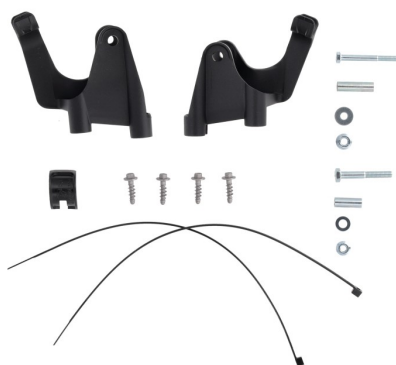

MOUNTING KIT
FUTURE 0026232
0026426

0026426.090

APPLICATIONS

KAWASAKI KX 450 2024 2025 | KAWASAKI KX 450 X 2024 2025

PRODUCTS RELATED

0026232
K-FUTURE KH HANDGUARDS
2024

■ 237

■ 315

■ 377