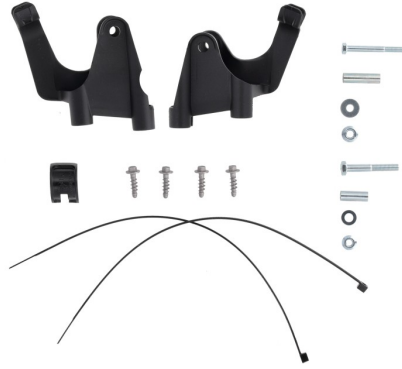

■ 377

MOUNTING KIT LINEAR
0026221
0026425

0026425.090

APPLICATIONS

KAWASAKI KX 450 2024 2025 | KAWASAKI KX 450 X 2024 2025

PRODUCTS RELATED

0026221
K-LINEAR KH HANDGUARDS
2024

■ 237

■ 315

■ 377

**MOUNTING KIT
EXPANDER \varnothing 15- \varnothing 19
0026515**

0026515.000

FEATURES

Dedicated mounting kit, which allows you to mount Acerbis handguards on your motorcycle with included expanders adaptable to smaller diameters, expanding compatibility with most handlebars on the market, also allowing more choice when purchasing an aftermarket handlebar.