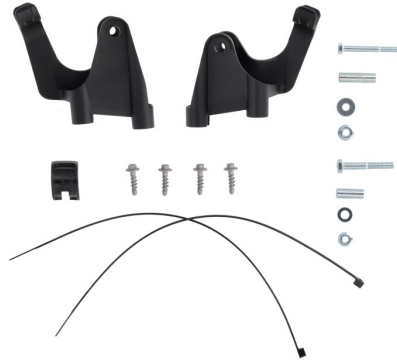

**MOUNTING KIT
FUTURE 0026232
0026426**

0026426.090

APPLICATIONS

KAWASAKI KX 450 2024 2025 | KAWASAKI KX 450 X 2024 2025

PRODUCTS RELATED

0026232
K-FUTURE KH HANDGUARDS
2024

■ 237

■ 315

■ 377