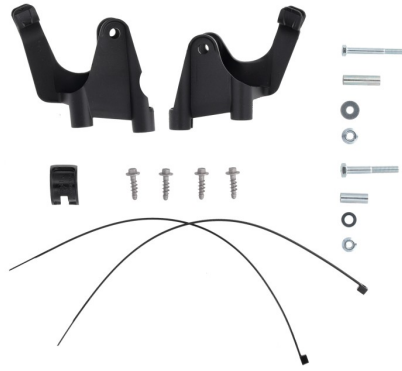

■ 377

MOUNTING KIT LINEAR
0026221
0026425

0026425.090

APPLICATIONS

KAWASAKI KX 450 2024 2025 | KAWASAKI KX 450 X 2024 2025

PRODUCTS RELATED

0026221
K-LINEAR KH HANDGUARDS
2024

■ 237

■ 315

■ 377

**MOUNTING KIT
EXPANDER \varnothing 15- \varnothing 19
0026515**

0026515.000

FEATURES

Dedicated mounting kit, which allows you to mount Acerbis handguards on your motorcycle with included expanders adaptable to smaller diameters, expanding compatibility with most handlebars on the market, also allowing more choice when purchasing an aftermarket handlebar.