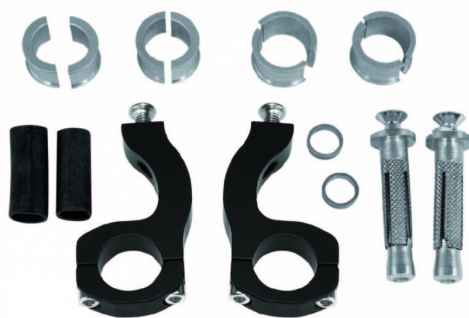

KIT X-STRONG
0013060

0013060.090

FEATURES

for handlebars internal $\varnothing$ from 13,5 mm to 19 mm, external $\varnothing$ from 22 mm to 28 mm

PRODUCTS RELATED

0013056
MULTIPL0

- 090   ■ 010
- 011.016   □ 030
- 040   ■ 110

0016865
ENDURANCE HANDGUARDS

- 040   ■ 090
- 110

0013063
SUPERMOTO HANDGUARDS

- 030   ■ 090

0013054
RALLY PRO HANDGUARDS

- 010.098   ■ 011.016
- 030   ■ 040.098
- 090   ■ 110
- 110.990

0016077
RALLY III HANDGUARDS

- 010   ■ 011.016
- 030   ■ 040
- 060   ■ 090
- 110   ■ 130

0007846
MULTIPL0 "R" HANDGUARDS

- 090