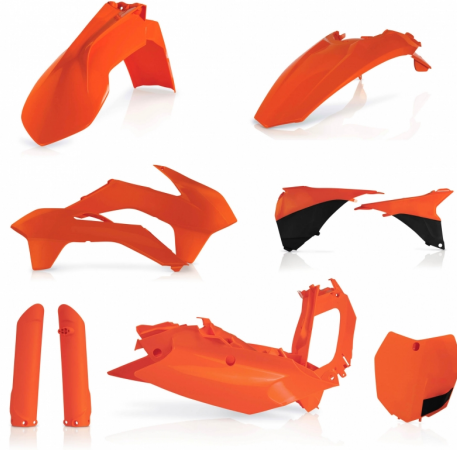

**FULL PLASTIC KIT FOR
KTM**
0017844

0017844.090.015

APPLICATIONS

KTM SX 125 2015 | KTM SX-F 450 2015

**FULL PLASTIC KIT FOR
KTM**
0017843

0017843.010

0017843.030

0017843.090