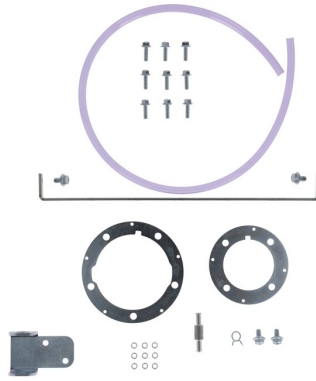

MOUNTING KIT FUEL
TANK 0026603
0026604

0026604.000

APPLICATIONS

ROYAL ENFIELD HIMALAYAN 450 2024 2025

PRODUCTS RELATED

0026603
FUEL TANK FOR ROYAL
ENFIELD 23L

■ 090.700 ■ 110.700