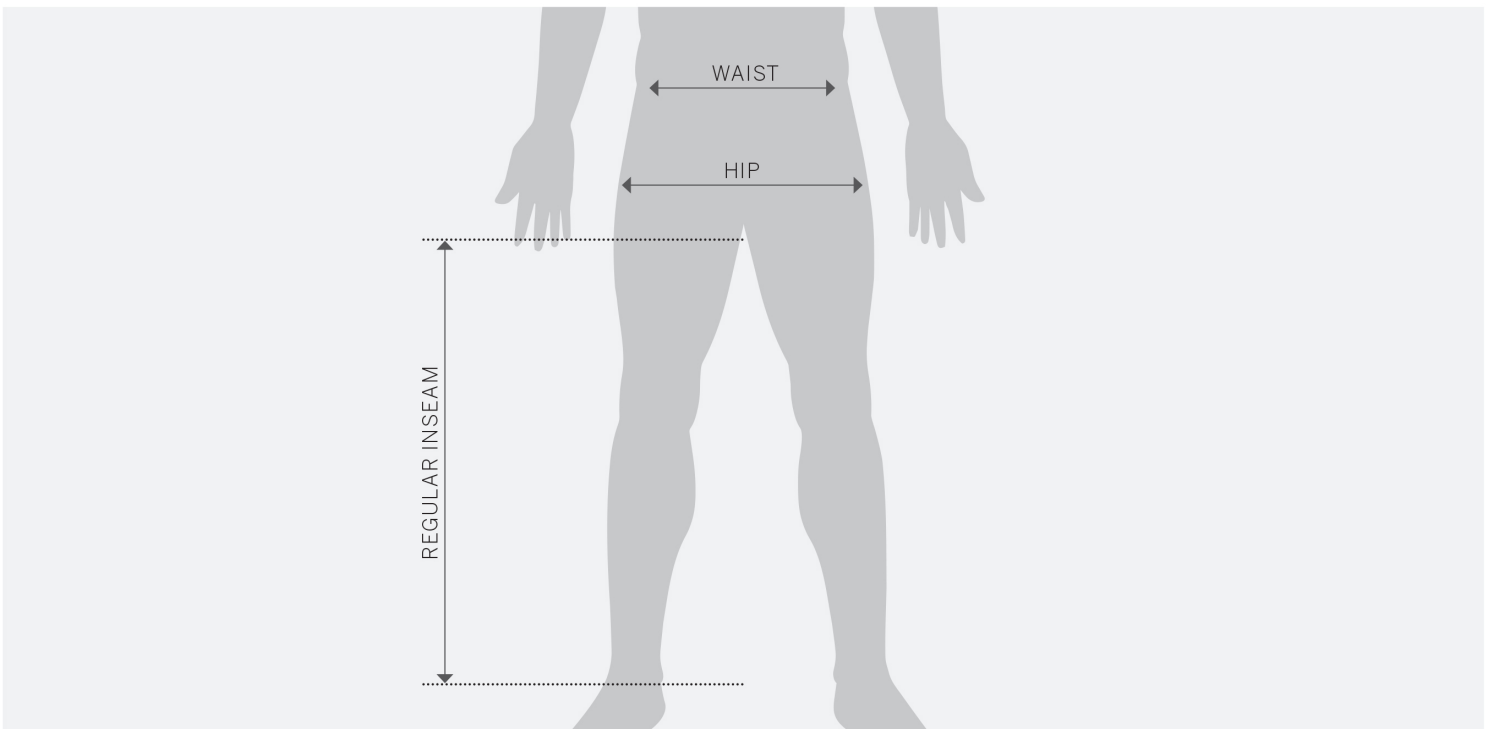

SIZES

XS 061 | S 062 | M 064 | L 066 | XL 068 | XXL 069

	061	062	064	066	068	069			
WAIST	65-70	70-75	75-80	80-85	85-90	90-95			
HIP	87-92	92-97	97-102	102-107	107-112	112-117			
INSEAM	77-83	77-83	81-86	81-86	81-86	81-86