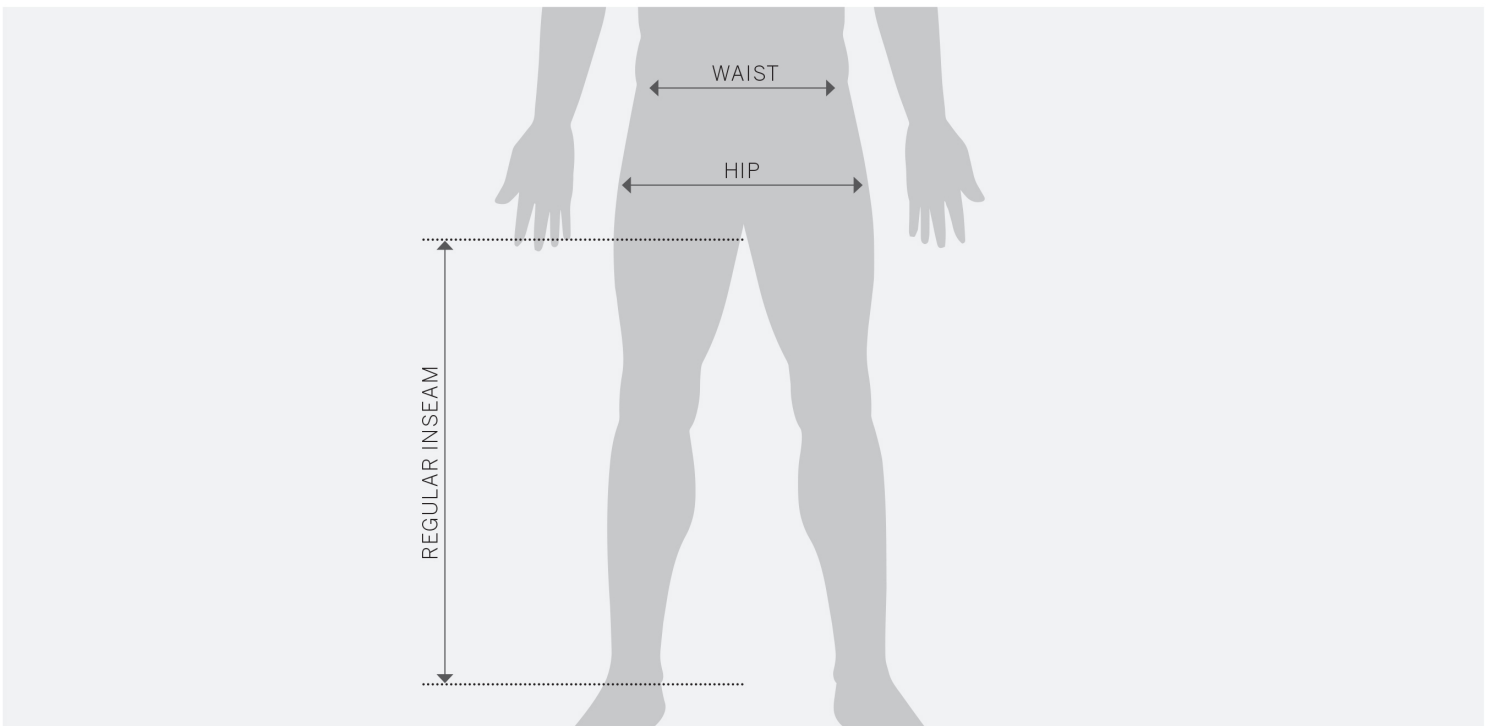

SIZES

S 062 | M 064 | L 066 | XL 068 | XXL 069 | XXXL 070

	062	064	066	068	069	070			
WAIST	79-84	84-89	89-94	94-99	99-104	104-109			
HIP	93-98	98-103	103-108	108-113	113-118	118-123			
INSEAM	80-85	80-85	80-85	83-88	83-88	83-88