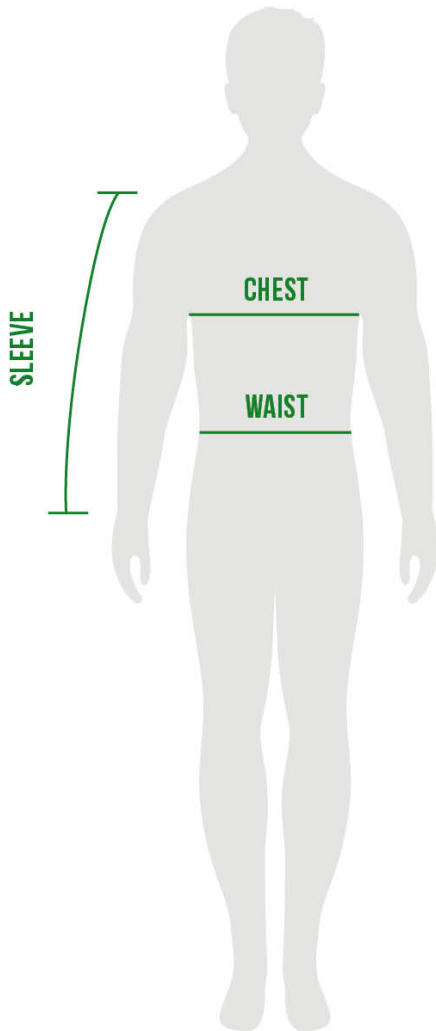

SIZES

S 062 | M 064 | L 066 | XL 068 | XXL 069 | XXXL 070

MEN'S CLOTHING - SIZE GUIDE

HOW TO MEASURE

1. Get a tape measure.
2. Based on what you are buying, compare the measurements you see in the tables below with the measurements you have taken.
3. Are you are between two sizes? Choose the smaller size for a tighter fit, the larger size to be more comfortable.*