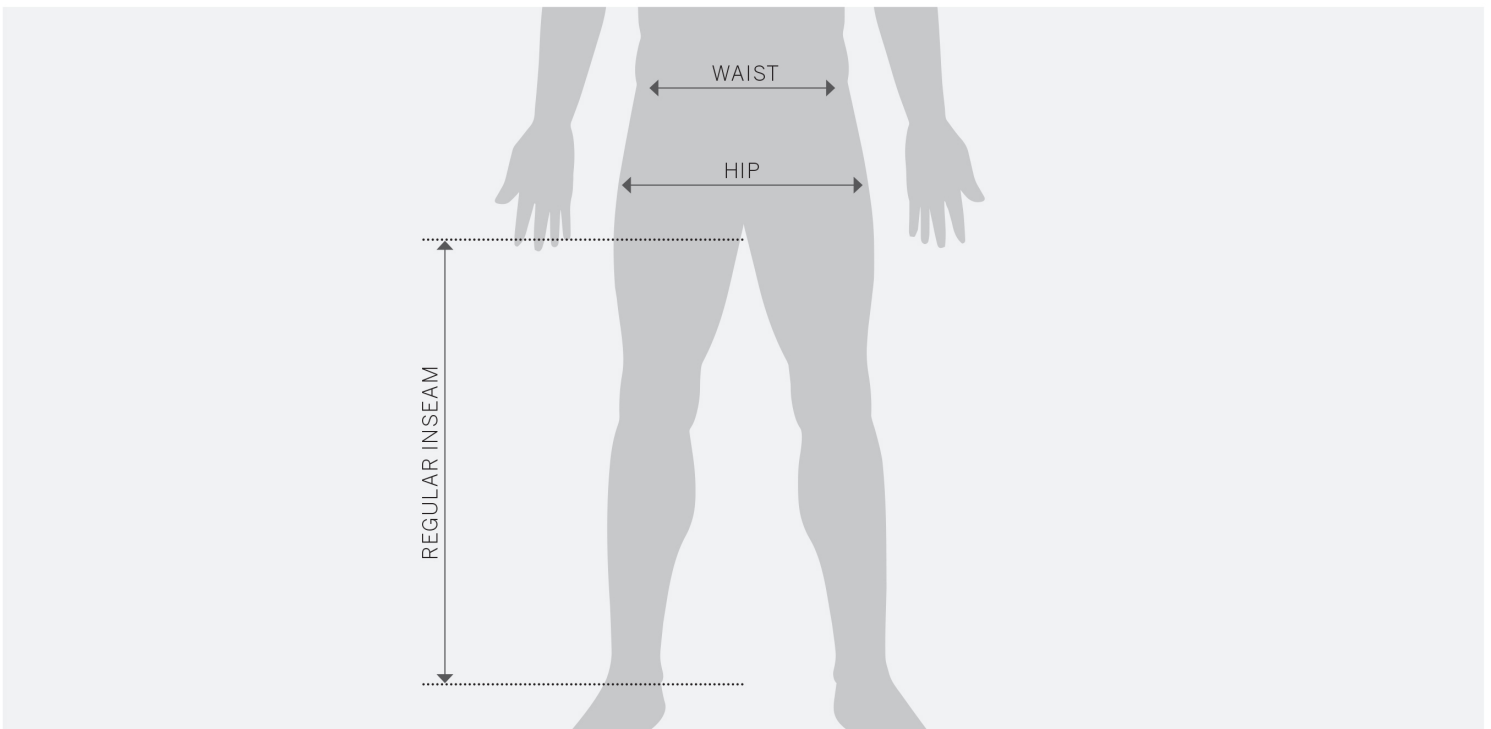

PRODUCT DETAILS

COMPONENTS: | 93% Polyester | 7% Elastane
Outer: | Fabric for pants in polyester stretch

Made In: China

SIZES

S 062 | M 064 | L 066 | XL 068 | XXL 069 | XXXL 070

	062	064	066	068	069	070			
WAIST	79-84	84-89	89-94	94-99	99-104	104-109			
HIP	93-98	98-103	103-108	108-113	113-118	118-123			
INSEAM	80-85	80-85	80-85	83-88	83-88	83-88			