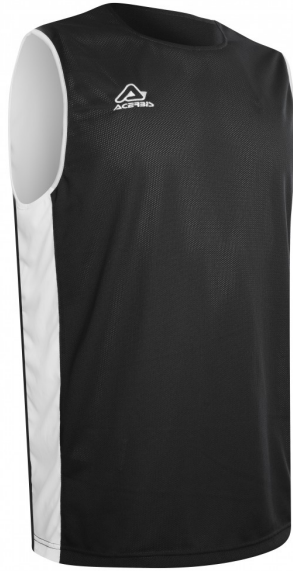

■ 070

■ 090

■ 110

■ 111

■ 131

■ 140

---

SIZES

4XS 071 | 3XS 059 | XXS 060 | XS 061 | S 062 | M 064 | L 066 | XL 068 | XXL 069 | XXXL 070 | 4XL 076

LARRY REVERSIBLE  
SINGLET  
0022730

0022730.237

0022730.237

0022730.232

0022730.239

0022730.241

0022730.892

FEATURES

REVERSIBLE SINGLET  
External side with contrasting inserts in ventilated fabric

Inner side in highly transpiring ventilated fabric  
HD embroidered logos

PRODUCT DETAILS

100% POLYESTER

Made In: Cambodia